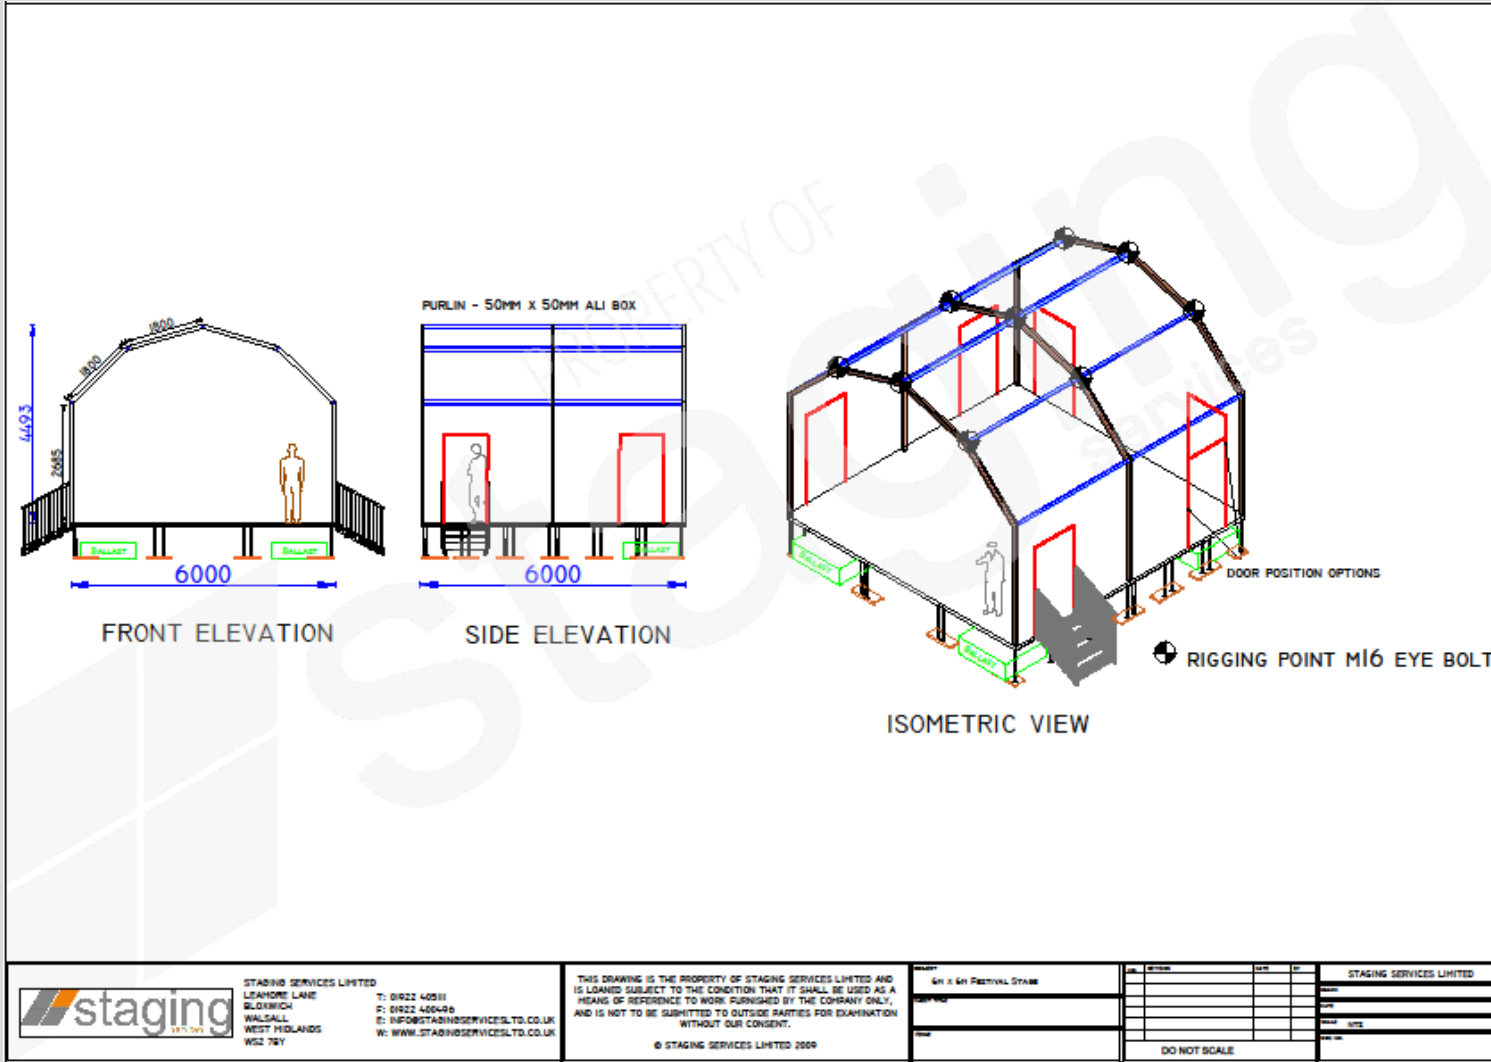

# FESTIVAL STAGE – 6M CLEAR-SPAN STAGE

By combining our proprietary staging system **Event-deck** with an orbital roof system the result is our 6m wide, clear-span, outdoor Festival Stage structure.

- Being modular, the covered stage area can either be 6m wide x 3m deep or 6m wide x 6m deep.
- Being 'flat pack' and constructed on site allows for use in confined spaces.
- Suitable for use for 12 months of the year.
- Equally at home constructed on urban, or, greenfield sites - upon grass or hardstanding.
- The stage is perfectly levelled on height adjustable leg jacks.
- Anchorage is achieved either by using ground plates and marquee stakes or water ballast.
- Optional back or side door stage access.
- Modular treads as required up to the above or, to the front of the stage.
- A back-stage ramp for equipment if required.
- Side walls [3m wide] can be removed for wider viewing angles.
- The Roof has a payload of 300kg over 4 points.
- If a larger stage is required, we have a 10m wide version.
- Option black/silver, or, white/clear canopy sheets.
- Being 'flat pack' and constructed on site allows for use in confined spaces where vehicles cannot reach.
- Stage surface black, Hexagrip 18mm ply.

6m x 6m Festival Stage & PA Wings – Cannon Hill Park Birmingham

6m x 6m Festival Stage with clear roof – 'Happy Place' Festival - Chiswick

Black & Silver Sheets, Chinese New Year – Arcadian Birmingham

FOH 4m x 3m Control Position. Roll up, clear front windows – each 1.5m x 90cms

6m x 6m Festival Stage with Lighting Truss – Brindleyplace Birmingham

# FESTIVAL STAGE – 6M CLEAR-SPAN STAGE

6m x 3m Festival Stage – St. Martin's Square – Birmingham City Centre

Yoga on 6m x 6m Festival Stage – 'Happy Place' Festival - Chiswick

T: +44 (0)1922 405111 – E: info@staging-services.ltd.co.uk W: www.staging-services.ltd.co.uk