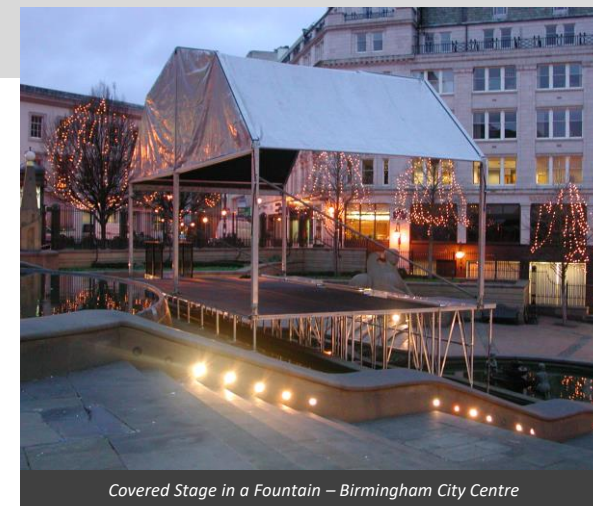

FESTIVAL STAGE – 10M CLEAR-SPAN STAGE

By combining our proprietary staging system **Event-deck** with an orbital roof system the result is our 10m wide, clear-span, outdoor Festival Stage structure.

- Being modular, the covered stage area can either be 10m wide x 5m deep or 10m wide x 7.5m deep.
- Being 'flat pack' and constructed on site allows for use in confined spaces.
- Suitable for use throughout the year.
- Equally at home constructed on urban, or, greenfield sites - upon grass or hardstanding.
- The stage is perfectly levelled on height adjustable leg jacks.
- Anchorage is achieved either by using ground plates and marquee stakes or water ballast.
- Optional back or side door stage access.
- Modular treads as required up to the above or, to the front of the stage.
- A back-stage ramp for equipment if required.
- Side walls [5m wide & 2.5m] can be removed for wider viewing angles.
- An 'eyelid' can be included to extend the canopy further.
- The Roof has a payload of 500kg over 4 points.
- If a smaller stage is required, we have a 6m wide version.
- Being 'flat pack' and constructed on site allows for use in confined spaces where vehicles cannot reach.
- Stage surface black, Hexagrip 18mm ply.

The stage is perfect for;

- Concerts.
- Variety Performances.
- Experiential demonstrations.
- Rallies
- Carol Concerts.
- Switching on of Christmas lights

10m x 7.5m Festival Stage with eyelid and side Video Wall Trusses – Olympic Park

10m x 7.5m Festival Stage with eyelid

FOH 4m x 3m Control Position. Roll up, clear front windows – each 1.5m x 90cms

10m x 5m Festival Stage in a Fountain - Birmingham

Covered Stage in a Fountain – Birmingham City Centre