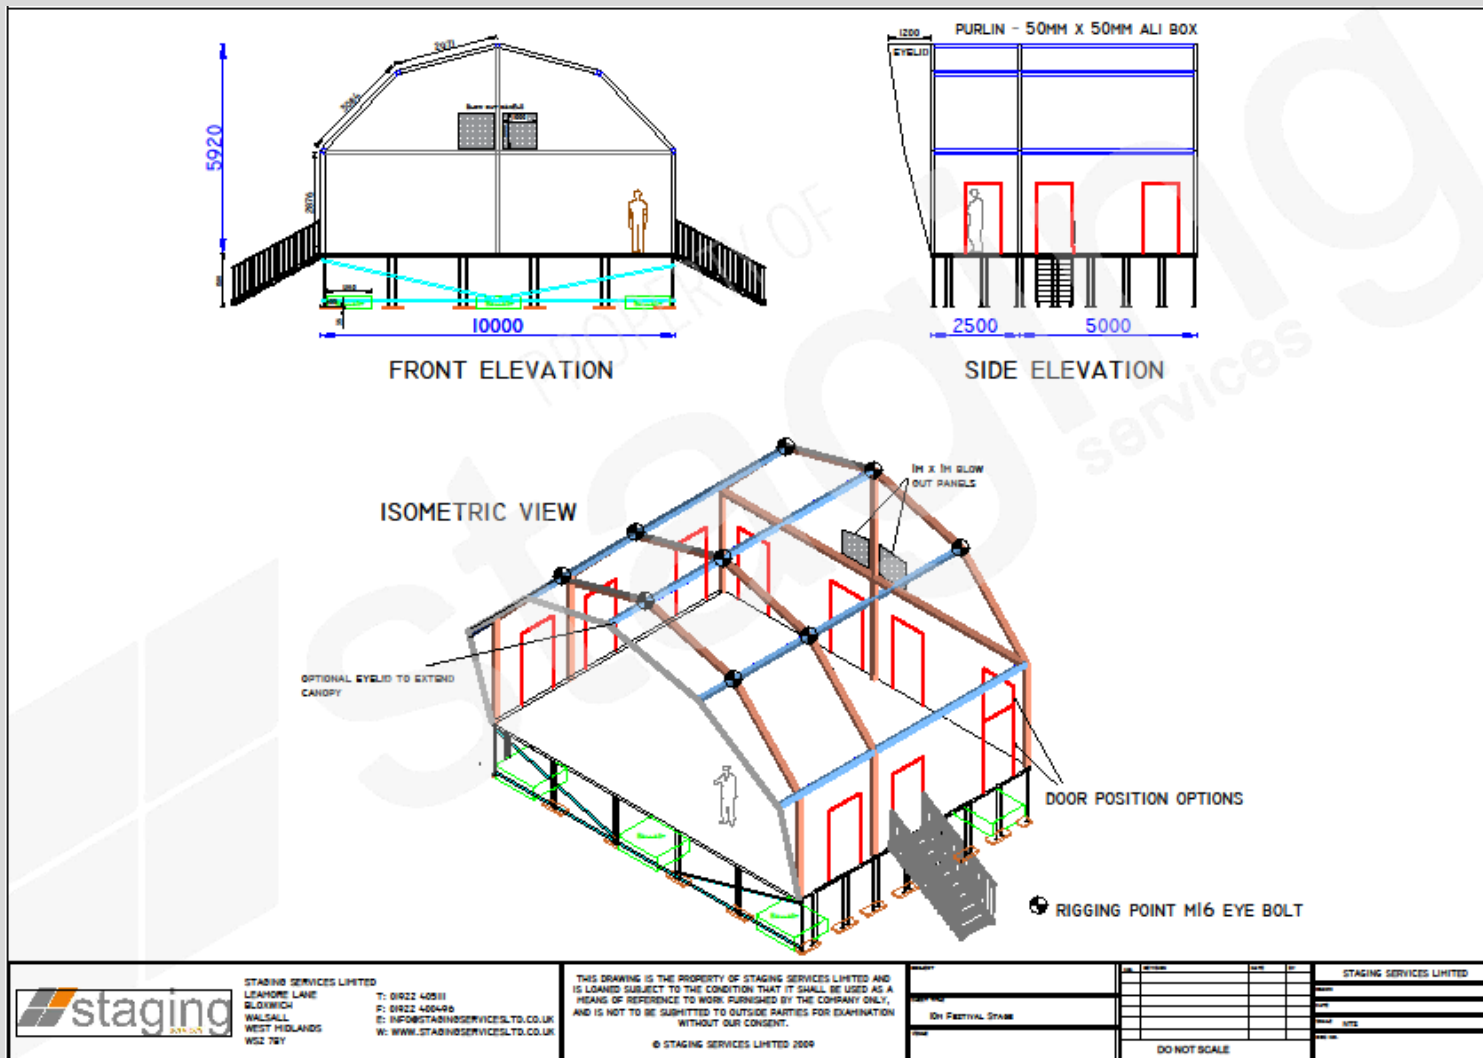

FESTIVAL STAGE – 10M CLEARSPAN STAGE